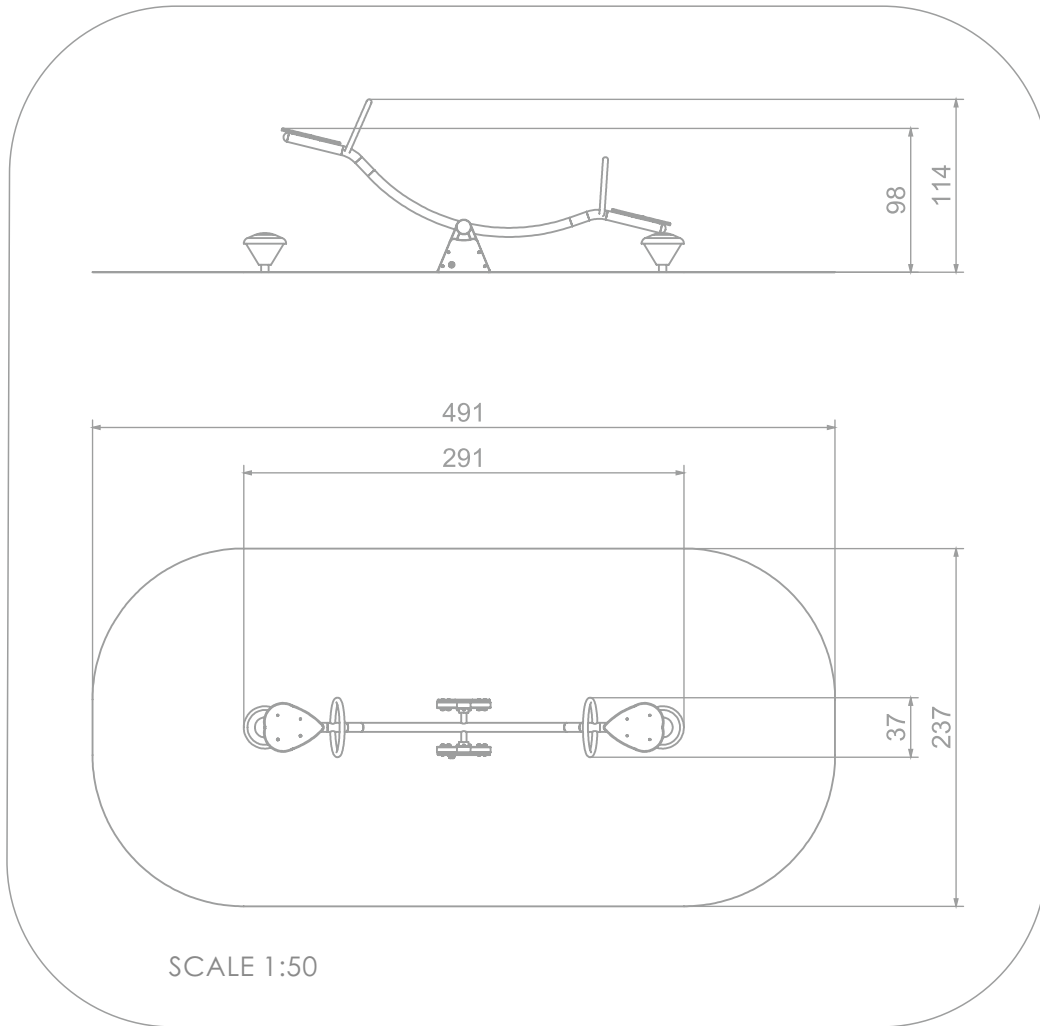

INFORMATION ABOUT THE PRODUCT

Dimensions	291 x 37 cm
Safety zone	491 x 237 cm
Safety zone area	11 m ²
Overall height	114 cm
Free fall height	98 cm
Amount of users	2
Product complies with EN 1176-1:2017	YES
Availability of spare parts	YES
Age range	3-12
<small>According to EN 1176-1:2017 norm, the product requires applying a safety surface according to the product's free fall height.</small>	

MATERIALS:

SOLID CONSTRUCTION
MADE OF BLACK STEEL
IS235JR, CLEANED THE
SANDBLASTING PROCESS

PLATES OF THE WALLS
MADE OF COLOURFUL
TRIPLE LAYERED 15 MM
HDPE POLYETHYLENE